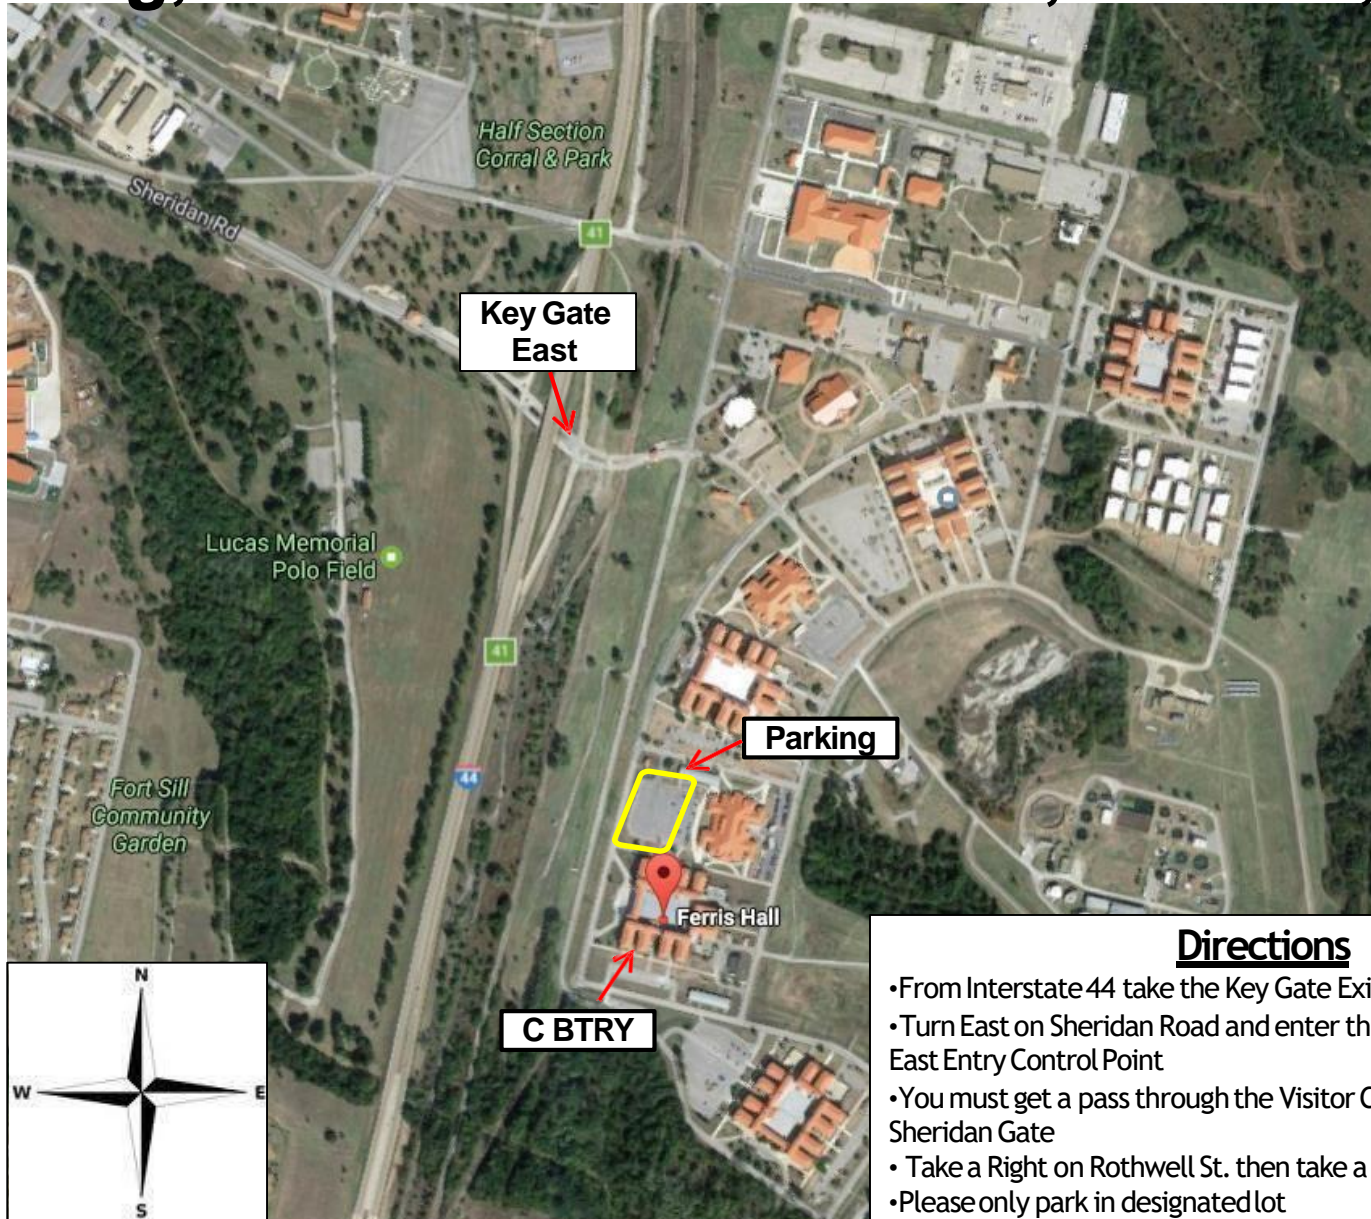

Family Day Map to Ferris Hall E-Wing, BLDG 5960 Rothwell St., Fort Sill, OK

Directions

- From Interstate 44 take the Key Gate Exit (Exit 41)
- Turn East on Sheridan Road and enter through the Key Gate East Entry Control Point
- You must get a pass through the Visitor Control Center at the Sheridan Gate
- Take a Right on Rothwell St. then take a left onto Darby St.
- Please only park in designated lot
- Signs and Soldiers will be posted to assist you