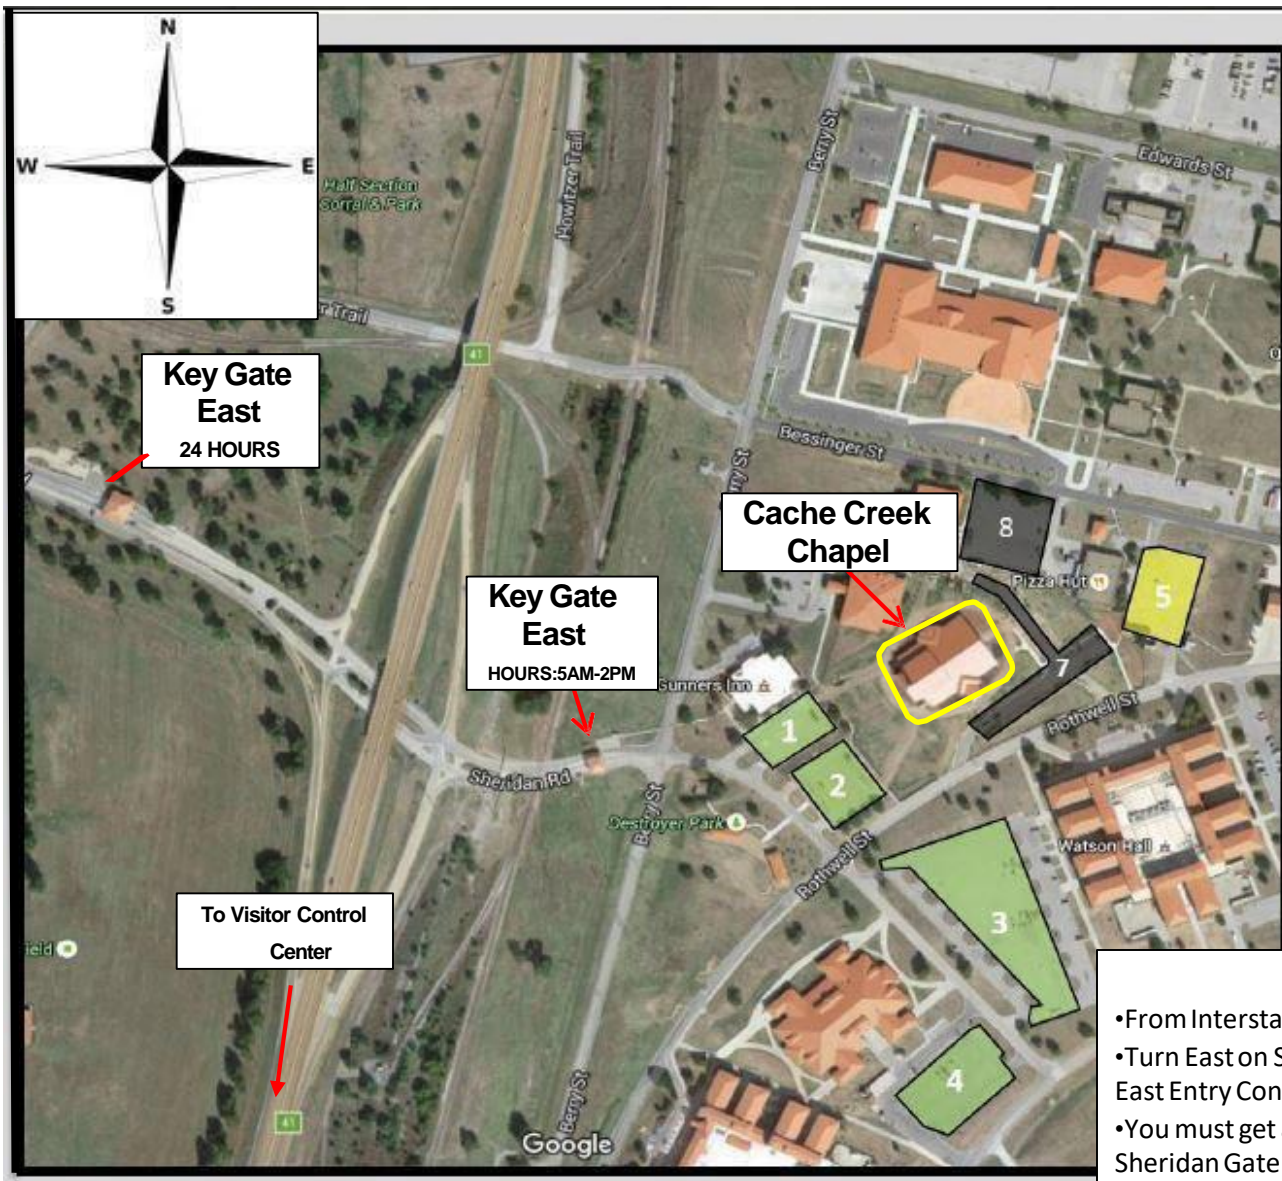

Echo 1-40 Graduation Day at Cache Creek Chapel

- NOTES: 1. Follow the blue line painted on the pavement. It leads right to our parking lot.
 2. Up to 500 Soldiers graduate per week and parking can be congested
 3. Do Not park in areas where cones block access or curb is painted i.e.: "1SG"

Legend

- Primary Parking
- Alternate/Overflow

- 1 Fort Sill Conference Center (Gunners Inn)
- 2 Fort Sill Conference Center (Gunners Inn)
- 3 1-40th FA BN Parking Lot
- 4 Green Hall Dining Facility
- 5 AAFES

Directions

- From Interstate 44 take the Key Gate Exit (Exit 41)
- Turn East on Sheridan Road and enter through the Key Gate East Entry Control Point
- You must get a pass through the Visitor Control Center at the Sheridan Gate
- Please only park in designated areas
- Signs and Soldiers will be posted to assist you