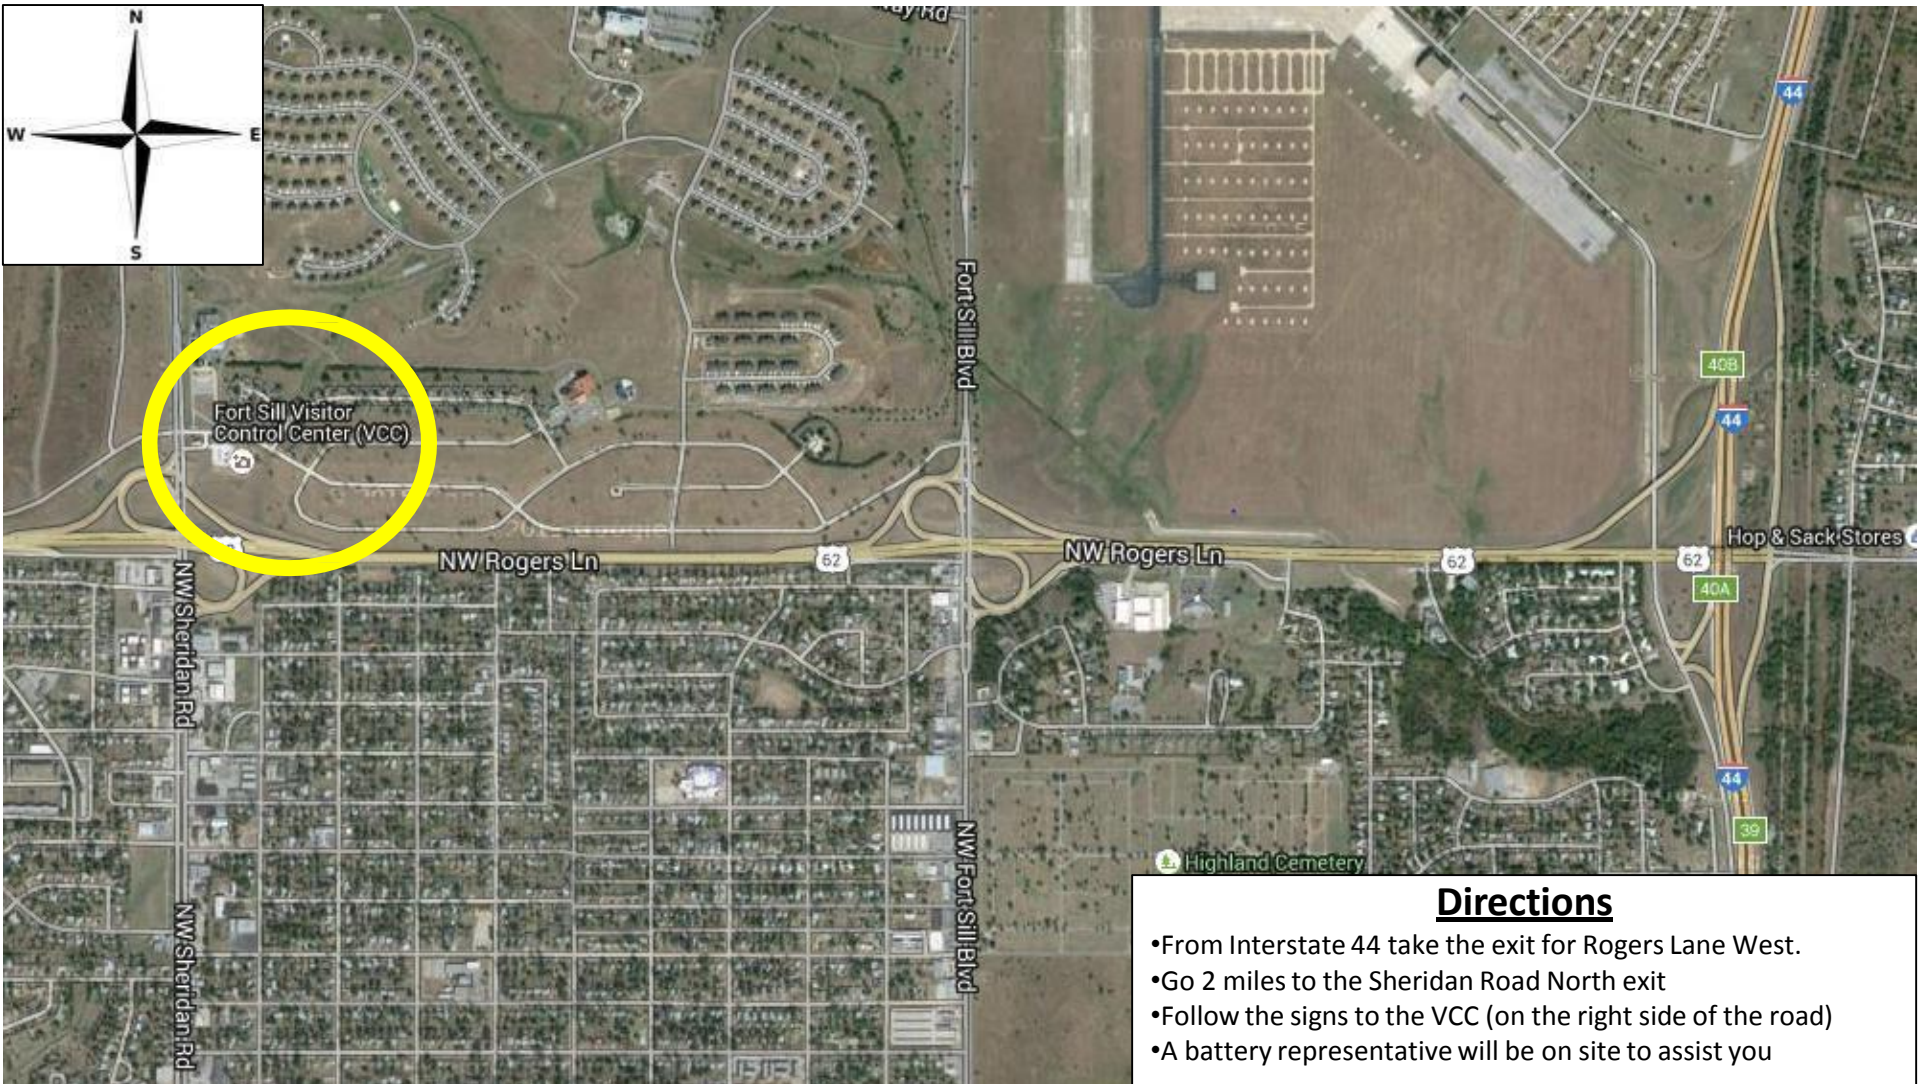

Visitor Control Center

T6701 Sheridan Rd, Fort Sill, OK 73503
(580)442-9603

Directions

- From Interstate 44 take the exit for Rogers Lane West.
- Go 2 miles to the Sheridan Road North exit
- Follow the signs to the VCC (on the right side of the road)
- A battery representative will be on site to assist you